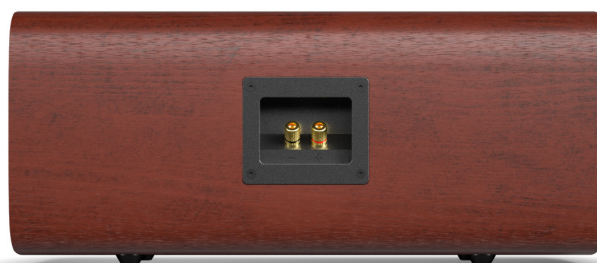

STUDIO 625C

Home Audio Loudspeaker System

High definition imaging for high fidelity sound.

For those searching for a home audio speaker system that goes above and beyond what they've ever heard, seek no further: The new JBL Studio 6 speaker system is everything your inner audiophile could hope for. Enjoy the top-ranked sound of its PolyPlas cones; marvel at the concert-grade accuracy and power of its acoustics speaker drivers; and get electrified by its HD imaging waveguide, complete with high-frequency compression driver. It features a modern new clean look that's equally stylish and easy to set up. After JBL Studio 6, home listening will never sound – or feel – the same.

Features

- ▶ Top-graded PolyPlas cones
- ▶ High-quality sounding compression drivers
- ▶ New, appealing form factor
- ▶ High-Definition Imaging Waveguide with High-Frequency Compression Driver

STUDIO 625C

Home Audio Loudspeaker System

Features and Benefits

Top-graded PolyPlas cones

For those who prefer their home stereo and home theater to sound precisely like it would sound at a live concert or movie theater.